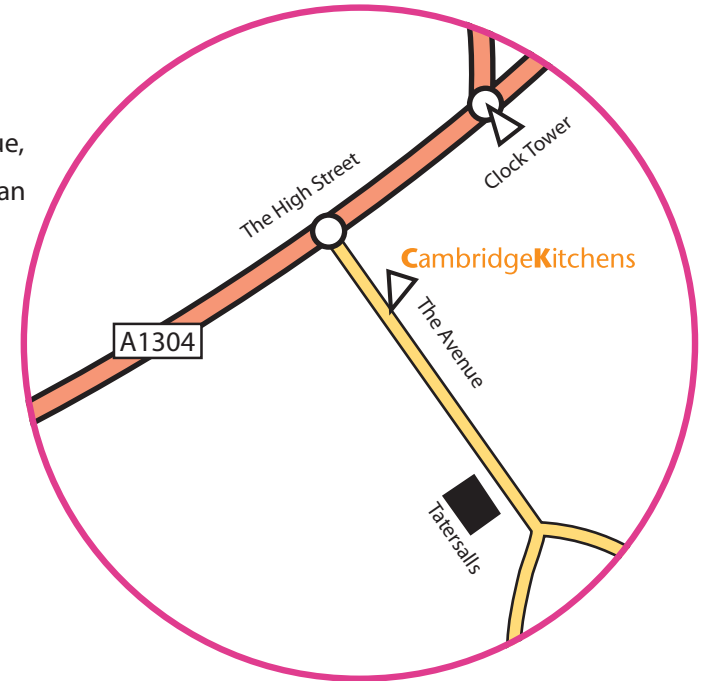

How to find our Newmarket showroom

By Road

From the clock tower, follow high street and take a left at the traffic lights onto The Avenue, our showroom is on the left hand side.

From Cambridge, enter high street and at traffic lights, take right turn onto The Avenue, our showroom is on the left hand side.

Car Parking

On street parking is available on The Avenue, further along from showroom, or in Cardigan Street, first left after showroom. Parking is also available along the high street.

Cambridge Kitchens