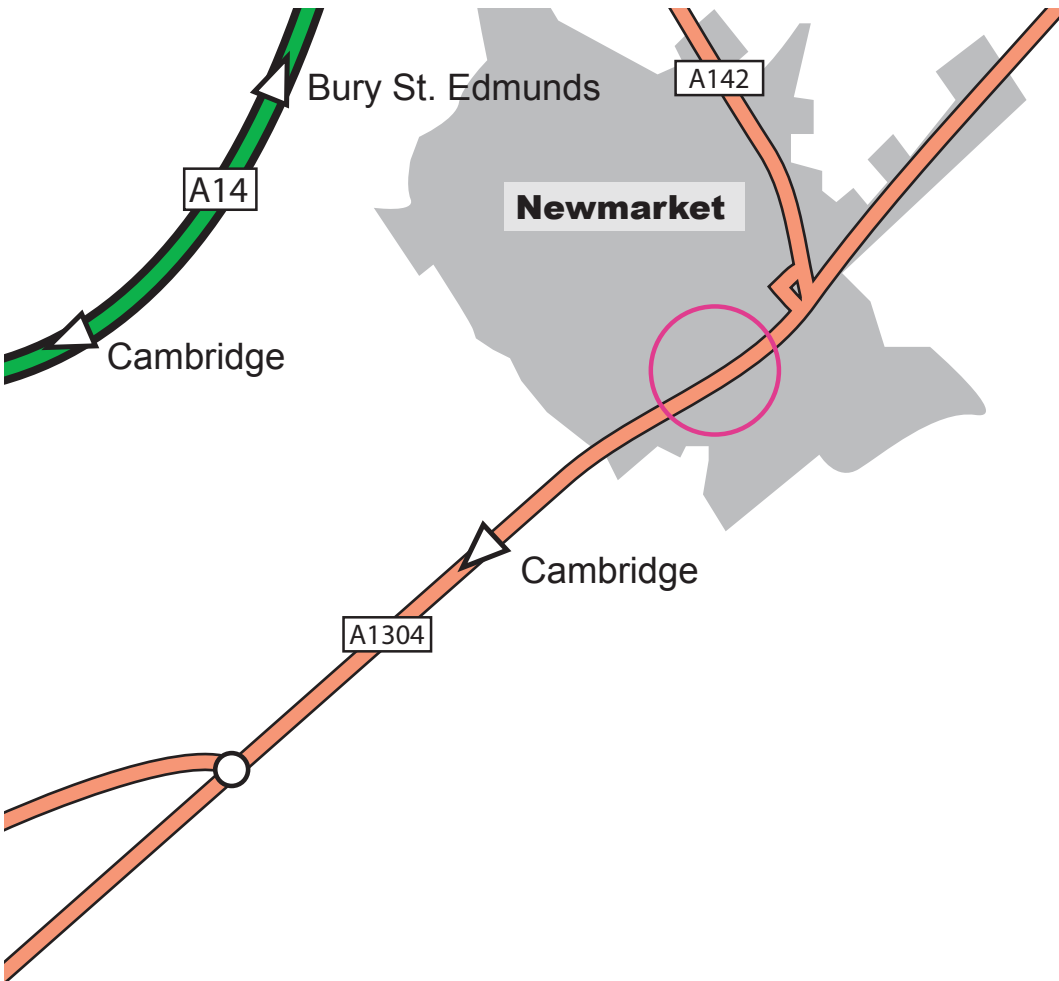

How to find our Newmarket showroom

By Road

From the clock tower, follow high street and take a left at the traffic lights onto The Avenue, our showroom is on the left hand side.

From Cambridge, enter high street and at traffic lights, take right turn onto The Avenue, our showroom is on the left hand side.