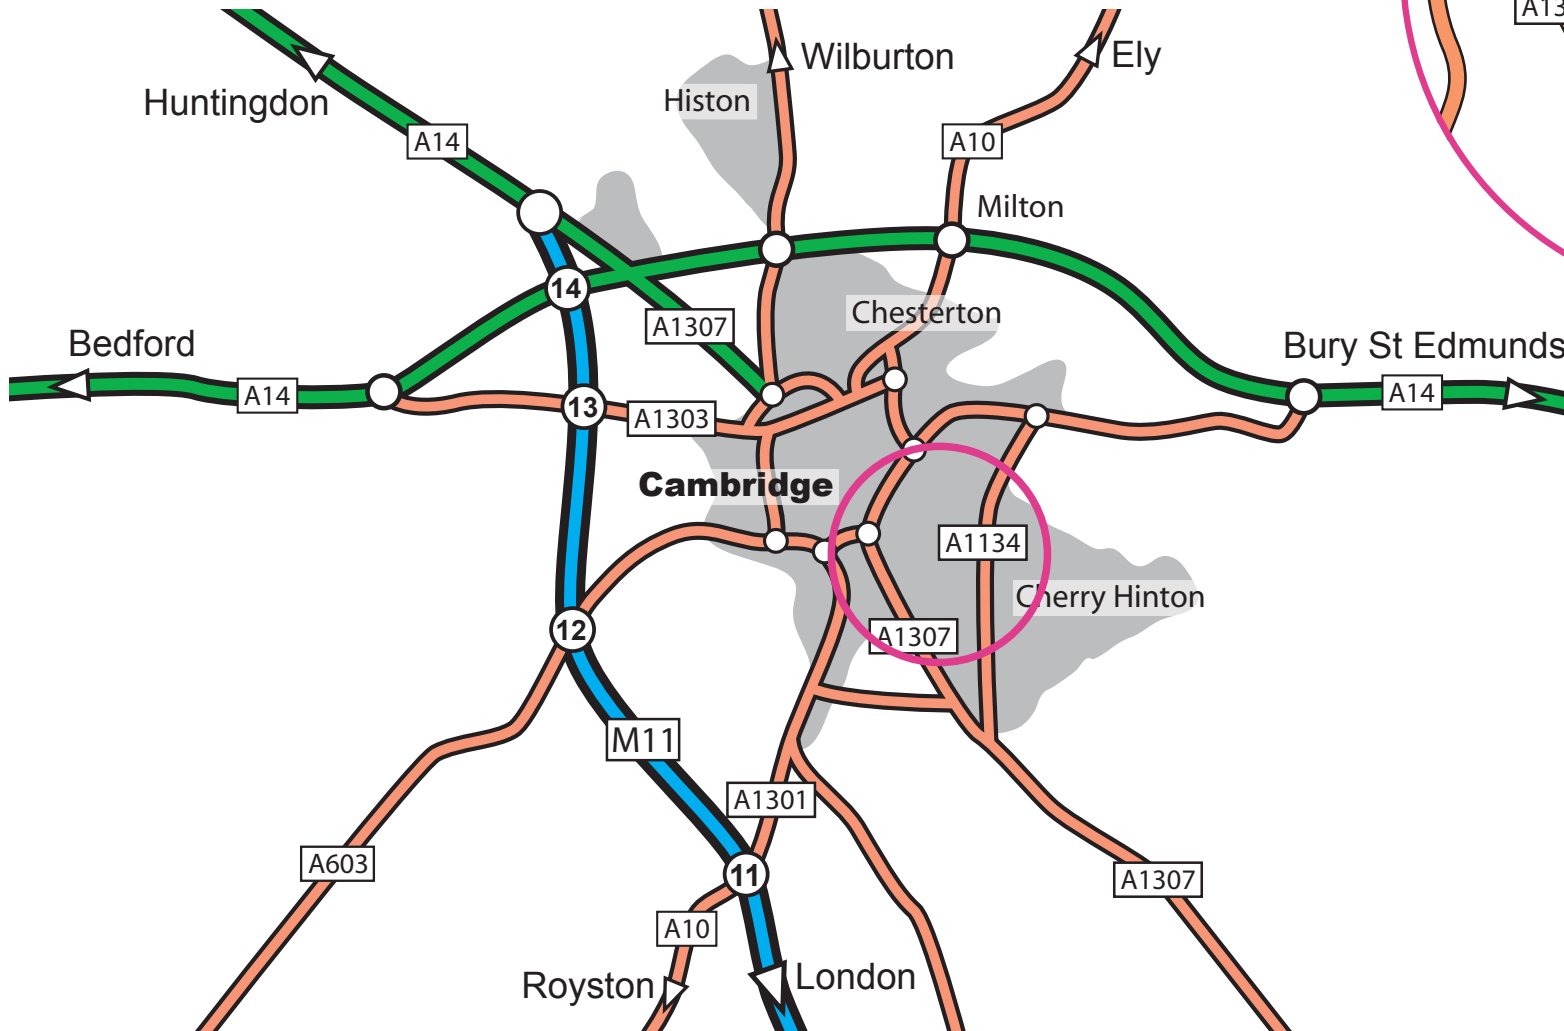

How to find our Cambridge showroom

By Road

From Sainsbury's roundabout (Corner of Coldhams Lane and Brooks Road A1134). Turn off roundabout onto Brooks Road, then right at traffic lights onto Mill Road. Showroom is located on corner of Mill Road and Vinery Road on right hand side.

Car Parking

On street parking is available down Vinery Road adjacent to the showroom, or opposite in Suez Road.

Cambridge Kitchens

297 Mill Road
Cambridge
CB1 3DF

Tel 01223 213266
Fax 01223 245156
Email info@cambridgekitchens.co.uk

CambridgeKitchens