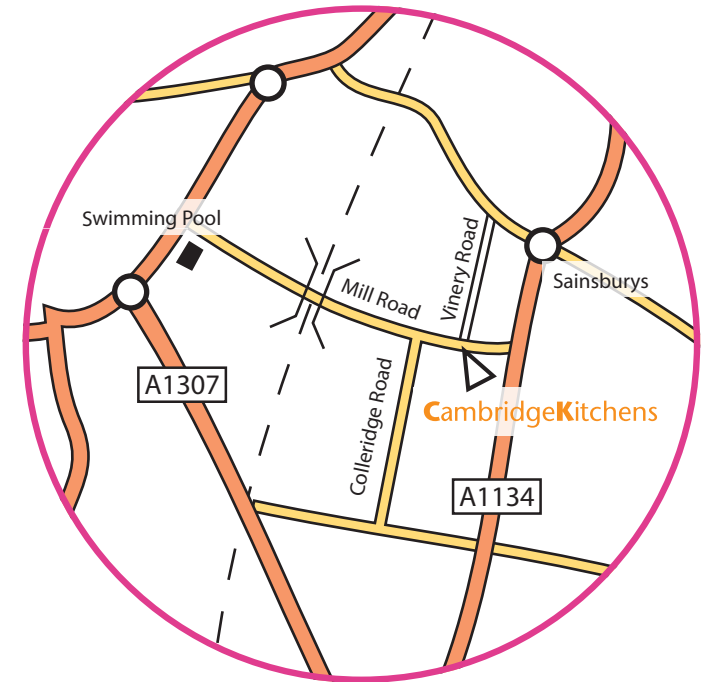

How to find our Cambridge showroom

By Road

From Sainsbury's roundabout (Corner of Coldhams Lane and Brooks Road A1134). Turn off roundabout onto Brooks Road, then right at traffic lights onto Mill Road. Showroom is located on corner of Mill Road and Vinery Road on right hand side.

Car Parking

On street parking is available down Vinery Road adjacent to the showroom, or opposite in Suez Road.

Cambridge Kitchens

297 Mill Road
Cambridge
CB1 3DF

Tel 01223 213266
Fax 01223 245156
Email info@cambridgekitchens.co.uk

CambridgeKitchens