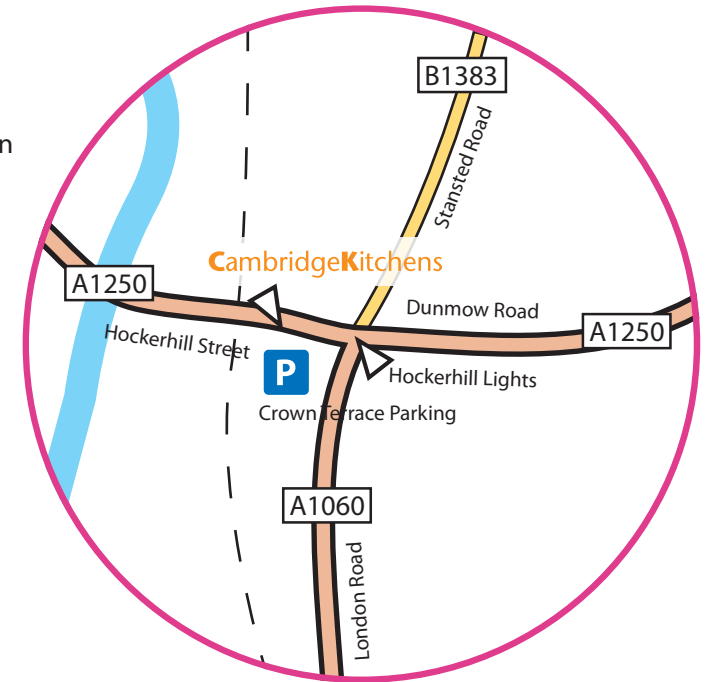

How to find our Bishop's Stortford showroom

By Road

From M11 take A1250 to Bishop's Stortford, follow Dunmow Road, towards town centre until you reach cross roads with traffic lights. At lights go straight onto Hockerill Street, our showroom is on the left just after Eurolet.

Car Parking

There is a car park behind our showroom, in crown terrace.

Cambridge Kitchens

48 Hockerill Street
Bishop's Stortford
CM23 2DW

Tel 01279 501642
Fax 01279 501642
Email info@cambridgekitchens.co.uk

CambridgeKitchens