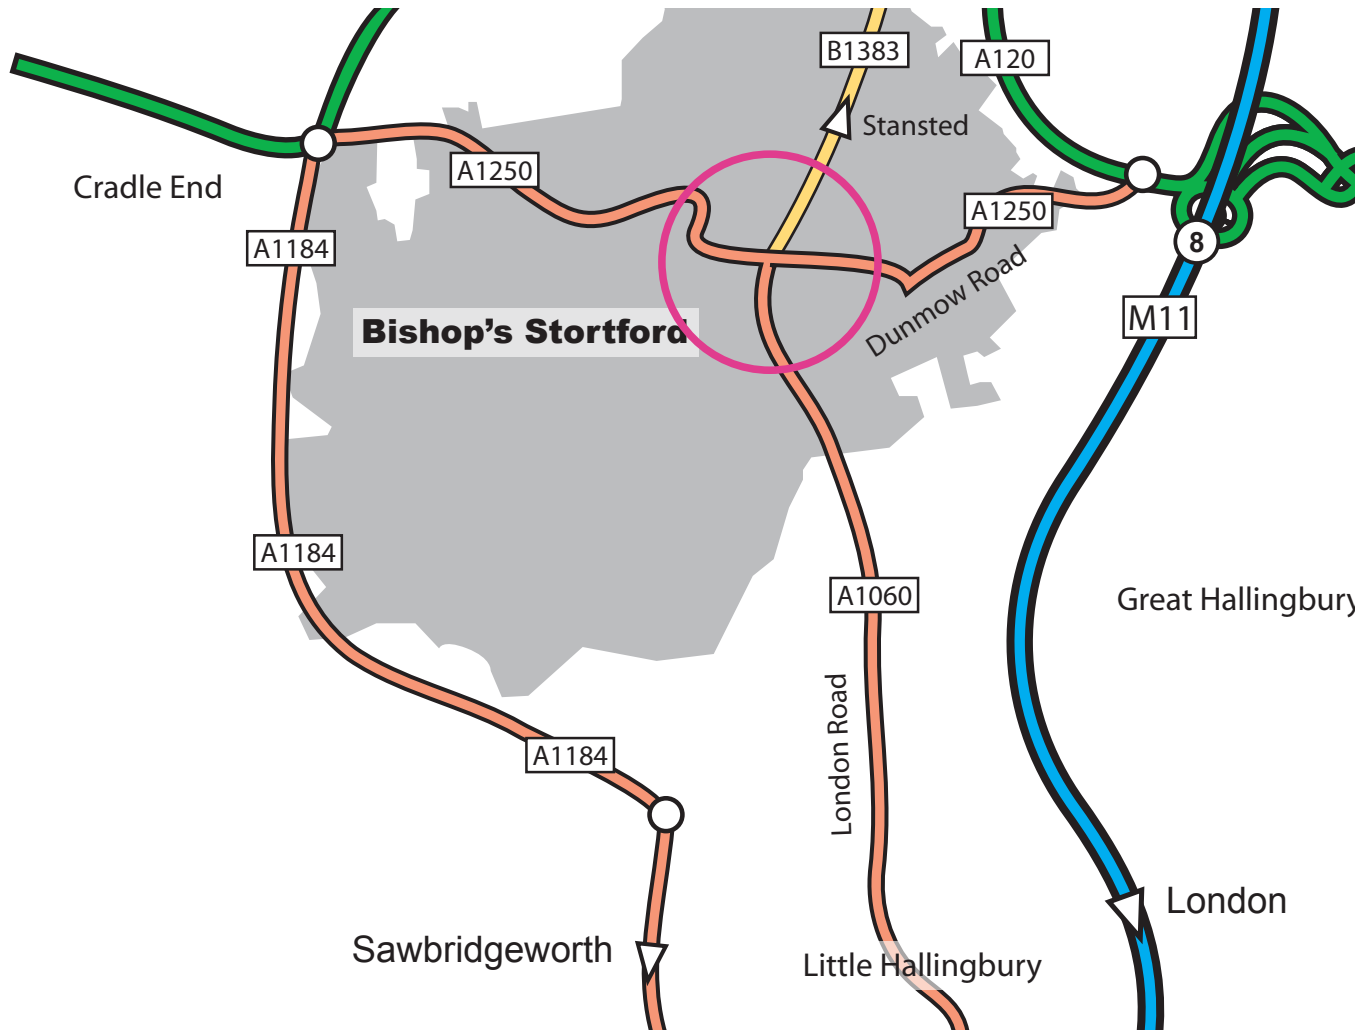

How to find our Bishop's Stortford showroom

By Road

From M11 take A1250 to Bishop's Stortford, follow Dunmow Road, towards town centre until you reach cross roads with traffic lights. At lights go straight onto Hockerill Street, our showroom is on the left just after Eurolet.

Car Parking

There is a car park behind our showroom, in crown terrace.

Cambridge Kitchens

48 Hockerill Street
Bishop's Stortford
CM23 2DW

Tel 01279 501642
Fax 01279 501642
Email info@cambridgekitchens.co.uk

CambridgeKitchens